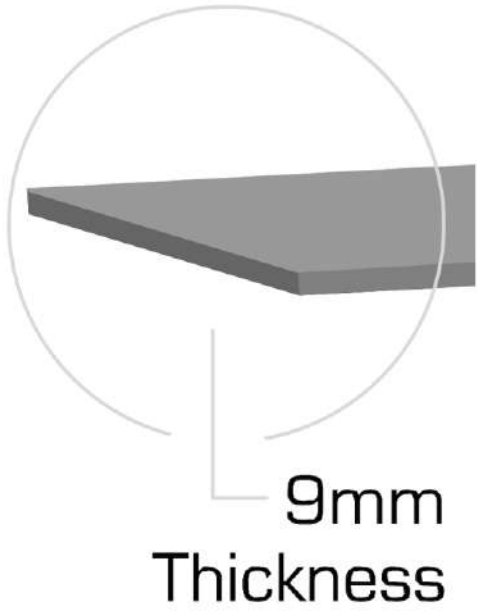

Elevate your space with extraordinary tile.