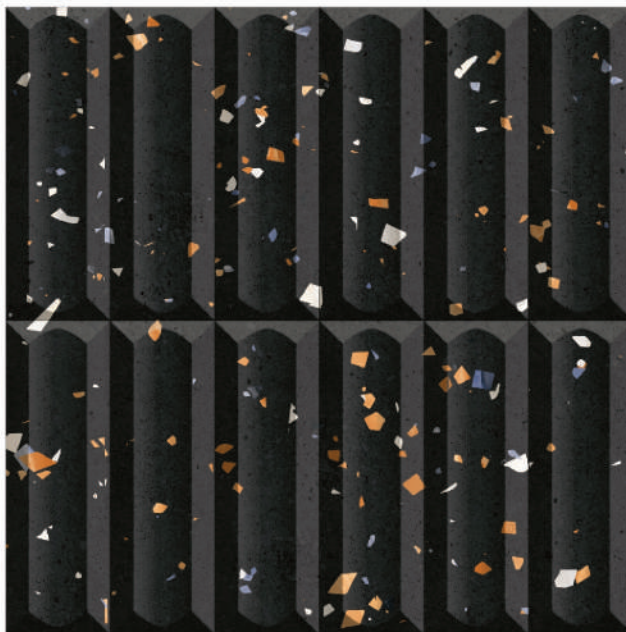

SIZE

30x30cm TILES

AZAn
Life Style

300X300MM

VM-38

GLOSSY