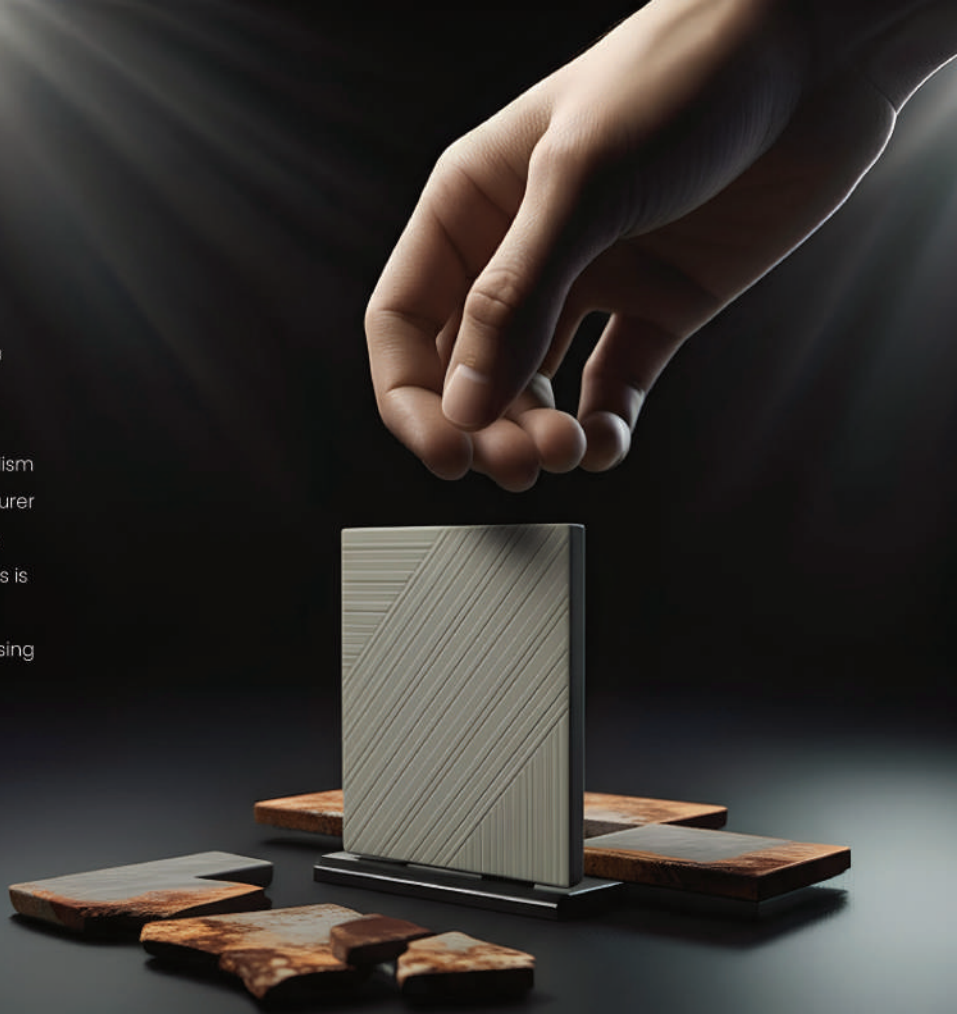

About... *us*

Since 2014 in Ceramic Industry, we KB Globex have built a business based on creativity, intelligence and spirit of renewal which today is the heart and soul of a dynamic Indian Company. Supported by the passion, professionalism and skills of all those who work with us, we are manufacturer of ceramic wall tiles, floor tiles, sanitaryware, Parking tiles with unique design to meet an ever-changing world. This is how we have always perceived our exclusive range of ceramic tiles: with dynamism, originality and expertise, using production processes characterised by quality and technological innovation.

30x30CM