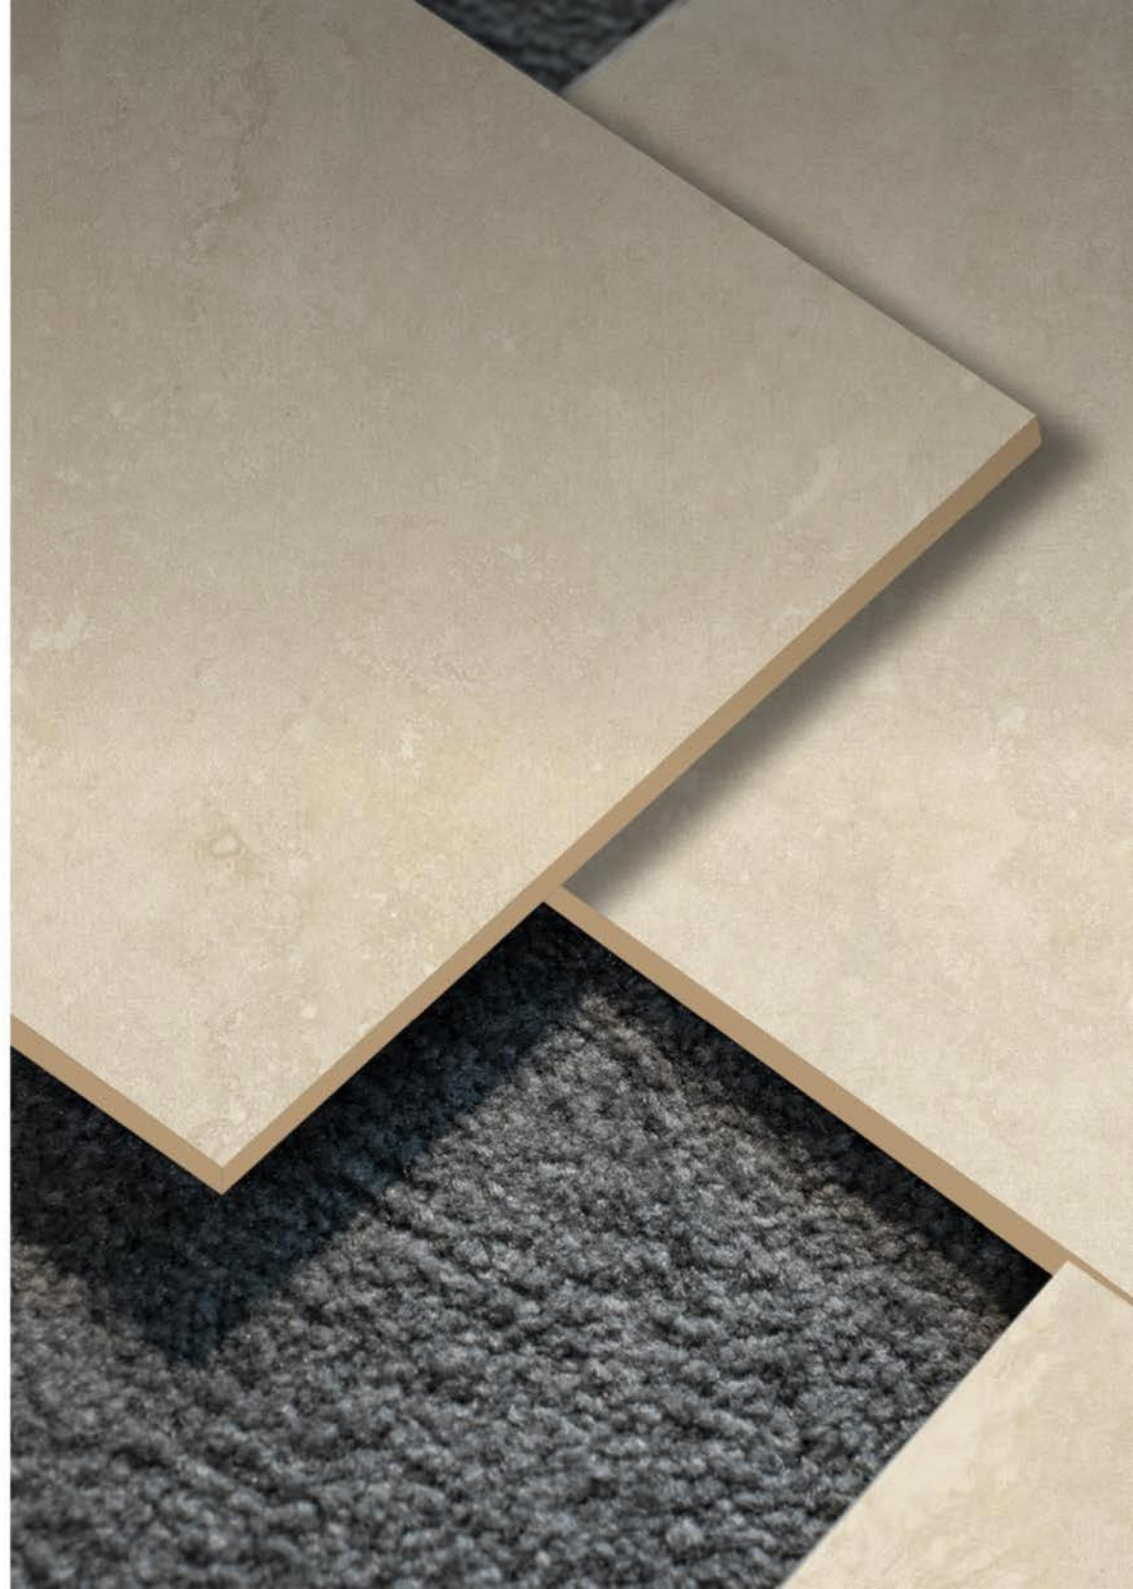

Weather doesn't scare us.

Our outdoor tiles combine thickness, grip,
and unmatched performance.