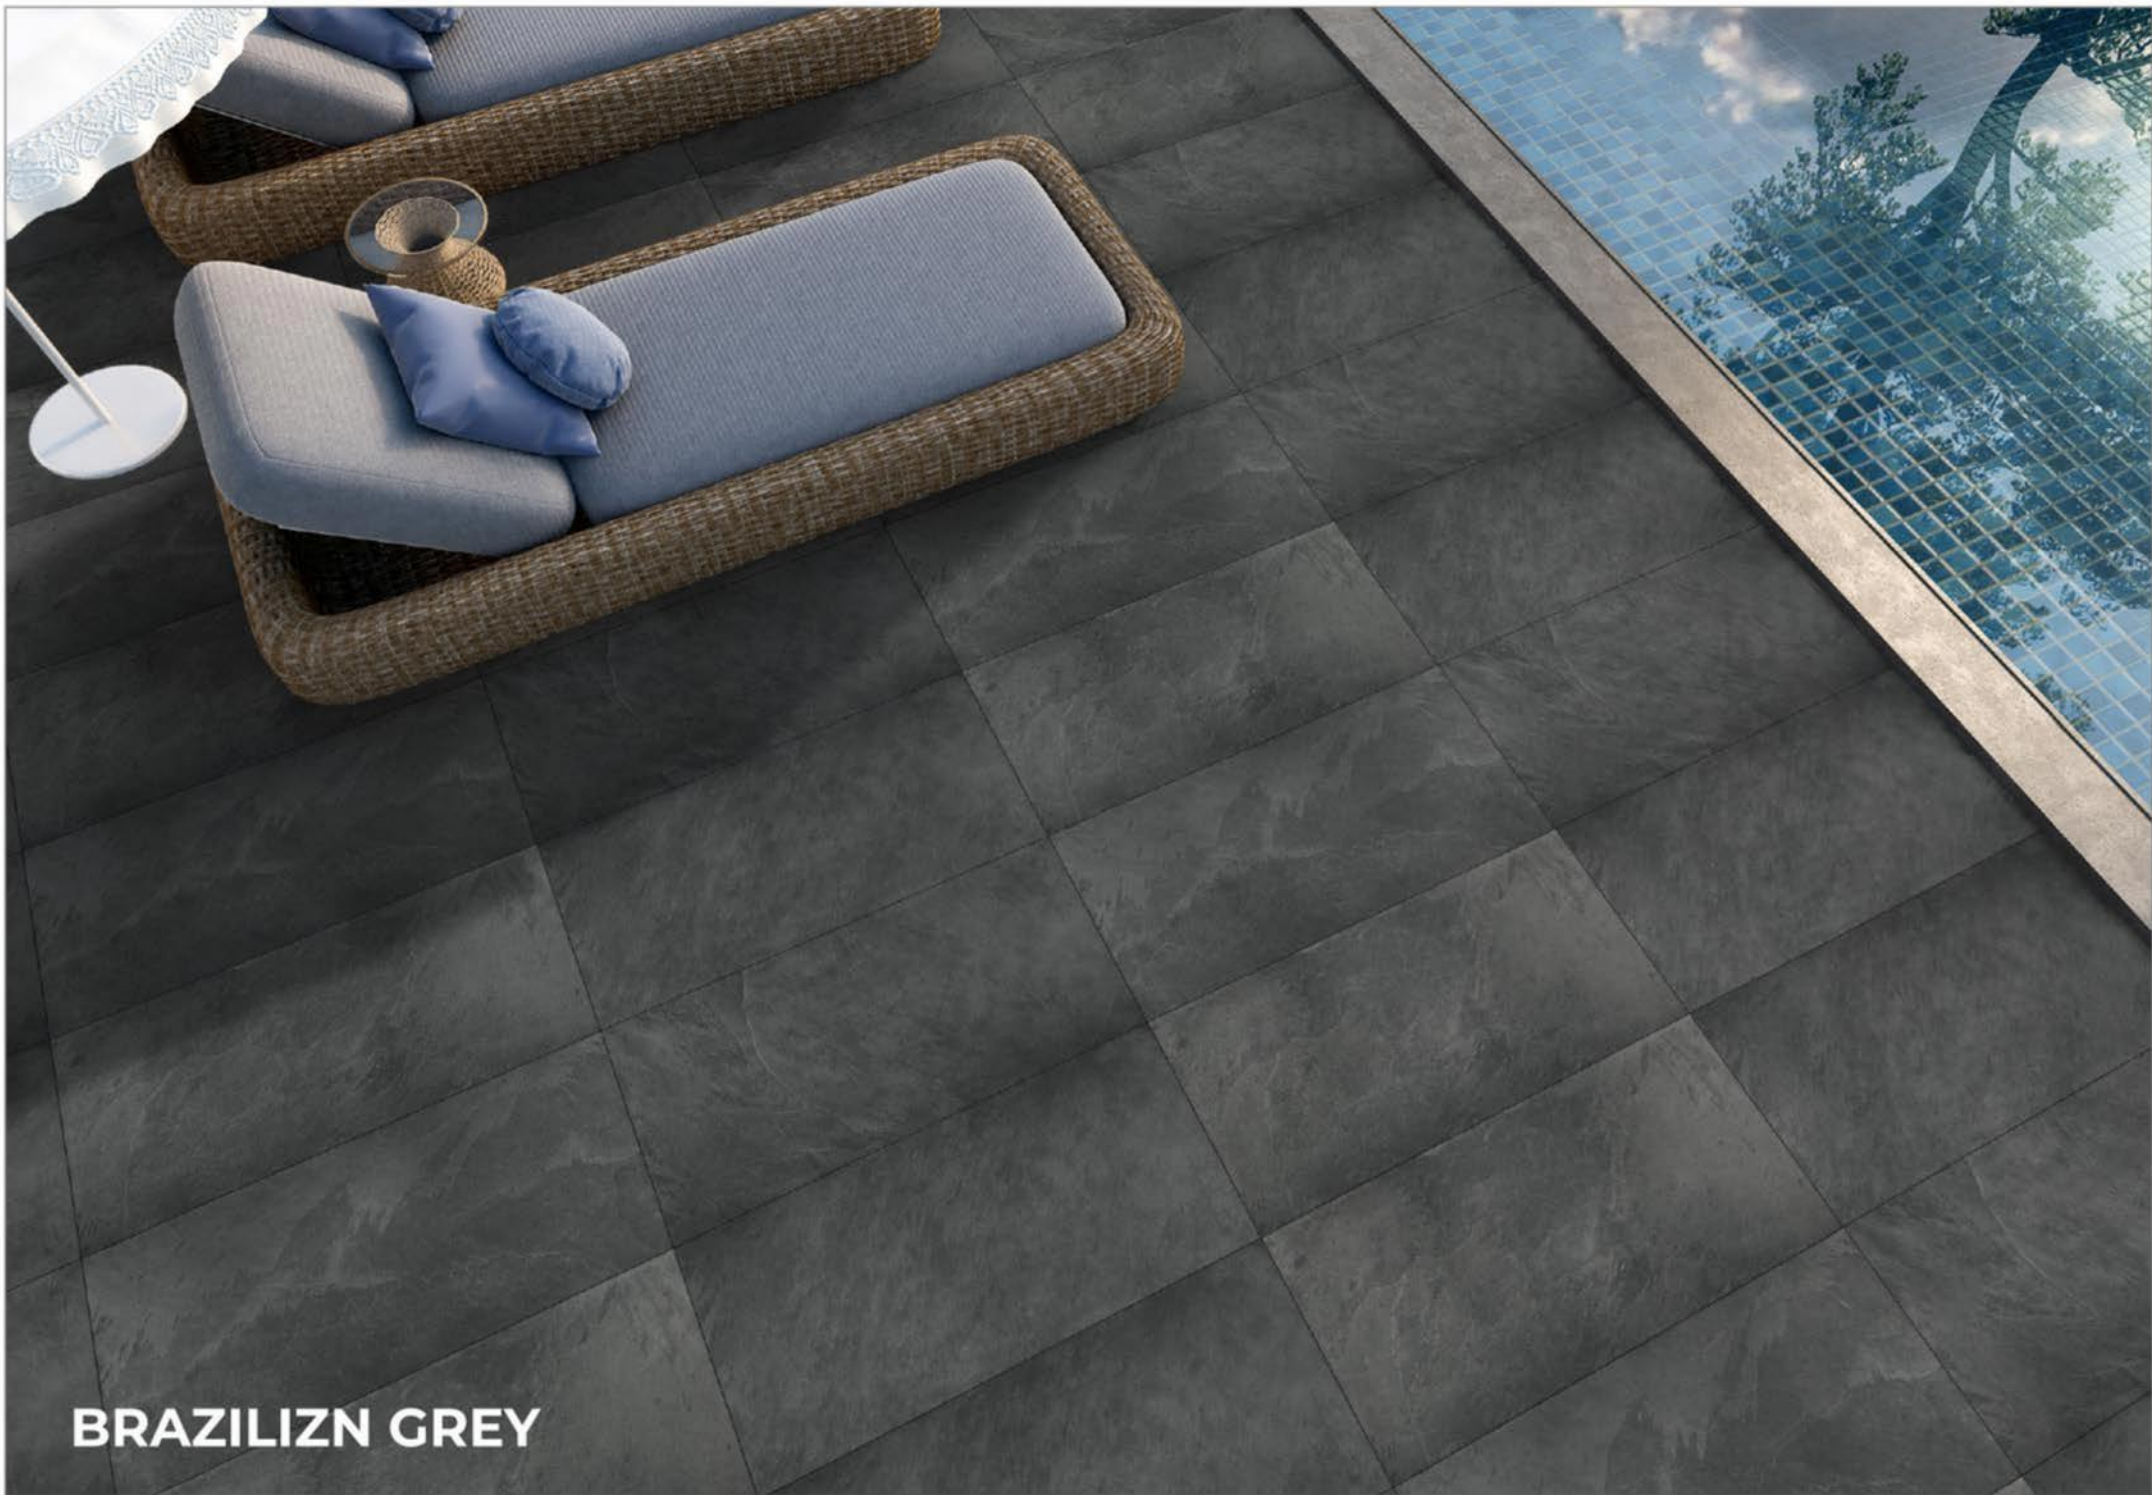

BRAZILIZN GREY