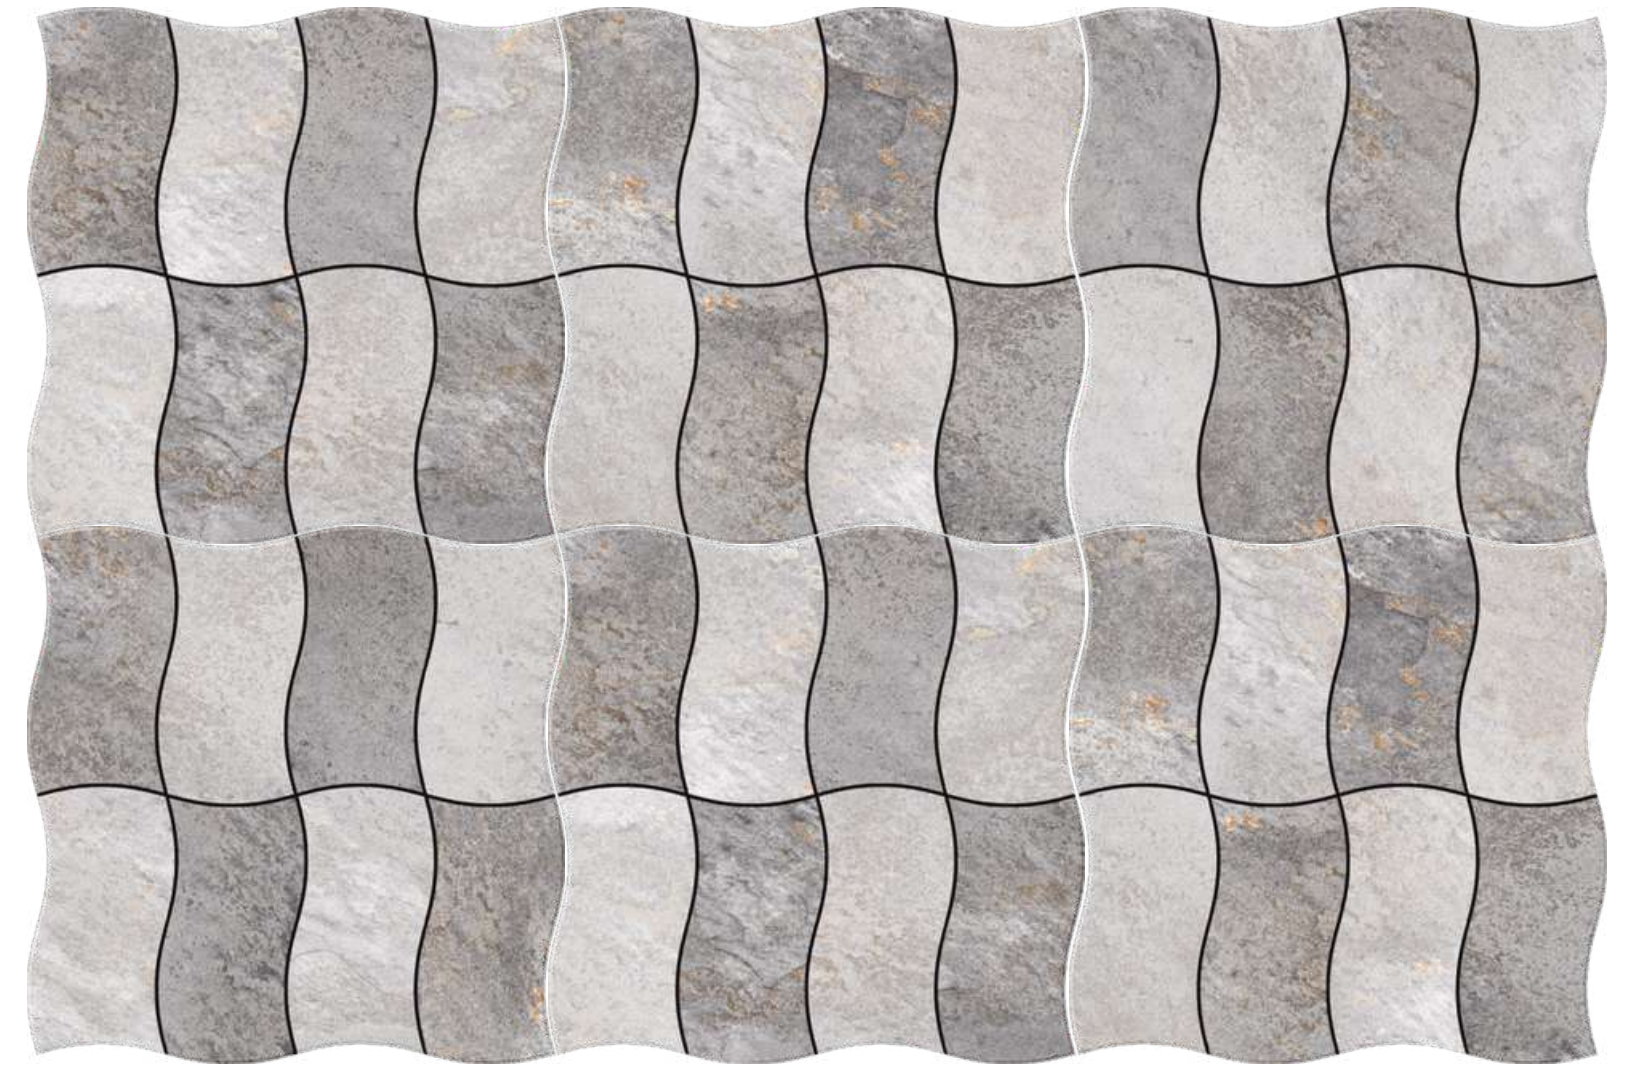

DESIGN NAME:

**ADARVE OCRE**

SIZE: 600X600MM | SURFACE: MATT PUNCH (WAWY SERIES)

**AzAn**  
Life Style

DESIGN NAME:

**CADET LIGHT**

SIZE: 600X600MM | SURFACE: MATT PUNCH (WAWY SERIES)

**AzAn**  
Life Style

DESIGN NAME:

**CONCRETE DARK**

SIZE: 600X600MM | SURFACE: MATT PUNCH (WAWY SERIES)

**AzAn**  
Life Style

DESIGN NAME:

**CONCRETE LIGHT**

SIZE: 600X600MM | SURFACE: MATT PUNCH (WAWY SERIES)

**AzAn**  
Life Style

DESIGN NAME:

**SAGA BEIGE**

SIZE: 600X600MM | SURFACE: MATT PUNCH (WAWY SERIES)

**AzAn**  
Life Style

DESIGN NAME:

**SAGA GREY**

---

SIZE: 600X600MM | SURFACE: MATT PUNCH (WAWY SERIES)