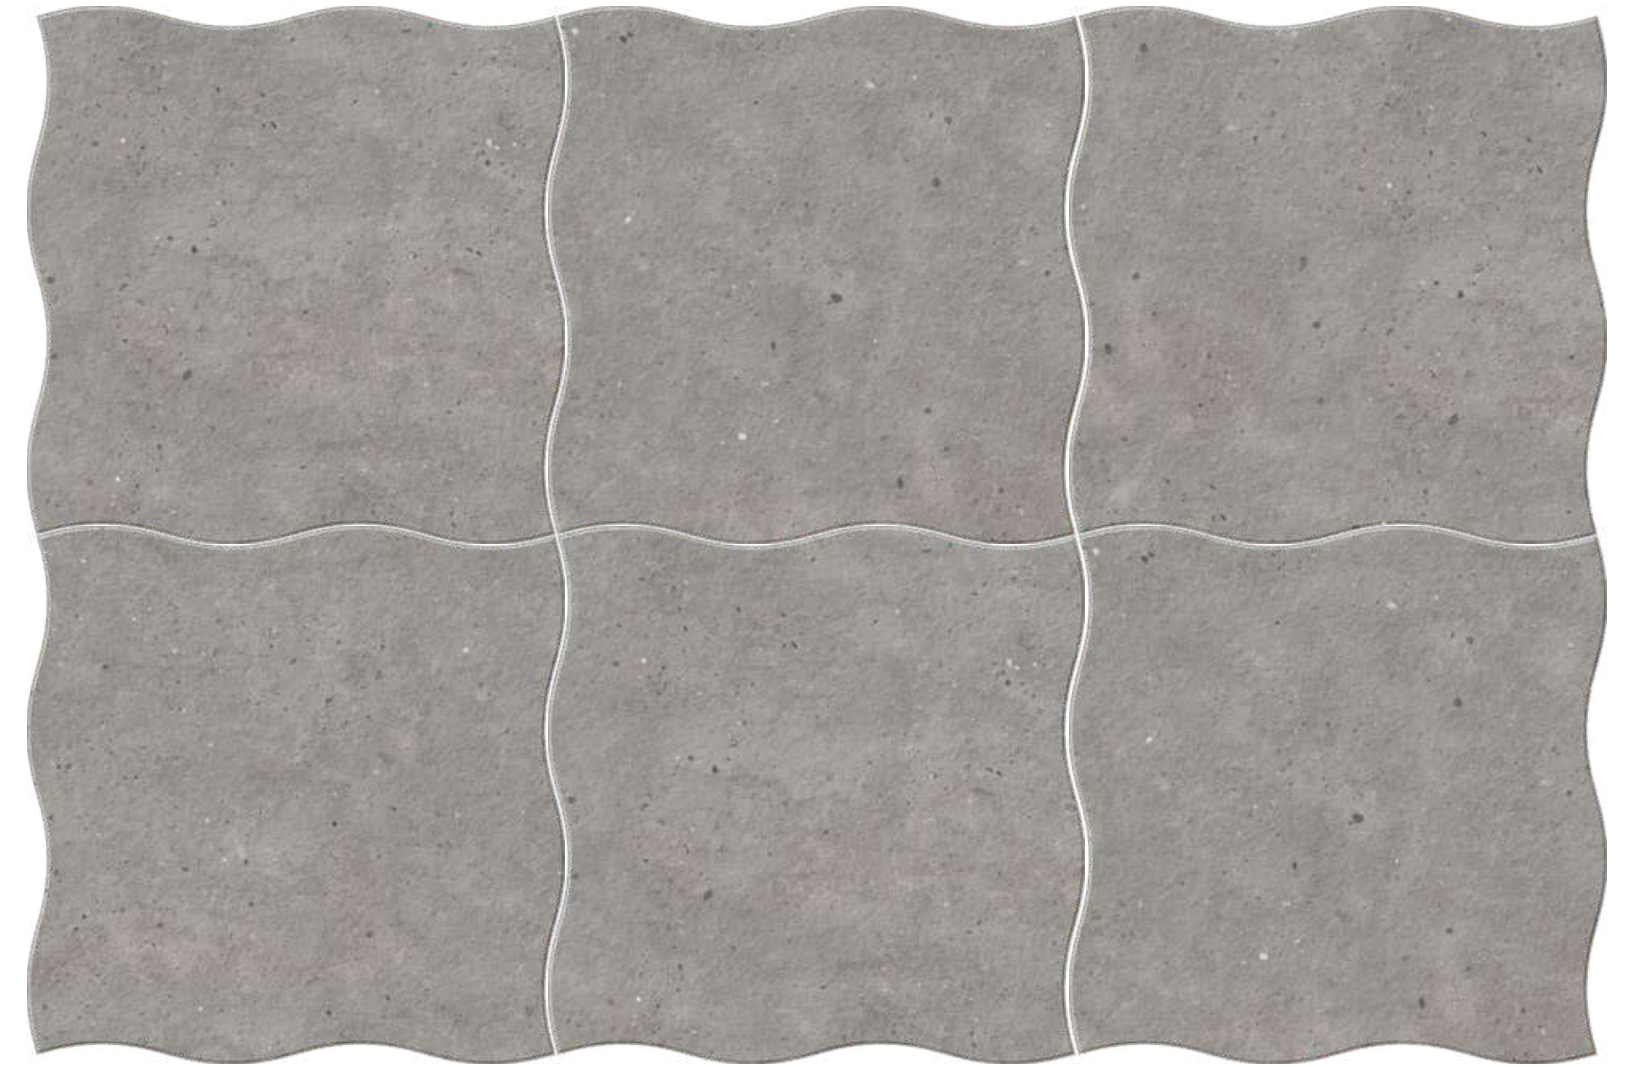

AZAN  
Life Style

600X600mm  
*Collection*

Bring Out The Creating Of Your Spaces

**AzAn**  
Life Style

DESIGN NAME:

**ADARVE KIEV**

SIZE: 600X600MM | SURFACE: MATT PUNCH (WAWY SERIES)

**AzAn**  
Life Style

DESIGN NAME:

**ADARVE OCRE**

SIZE: 600X600MM | SURFACE: MATT PUNCH (WAWY SERIES)

**AzAn**  
Life Style

DESIGN NAME:

**CADET LIGHT**

SIZE: 600X600MM | SURFACE: MATT PUNCH (WAWY SERIES)

**AzAn**  
Life Style

DESIGN NAME:

**CONCRETE DARK**

SIZE: 600X600MM | SURFACE: MATT PUNCH (WAWY SERIES)

**AzAn**  
Life Style

DESIGN NAME:

**CONCRETE LIGHT**

SIZE: 600X600MM | SURFACE: MATT PUNCH (WAWY SERIES)

**AzAn**  
Life Style

DESIGN NAME:

**SAGA BEIGE**

SIZE: 600X600MM | SURFACE: MATT PUNCH (WAWY SERIES)

**AzAn**  
Life Style

DESIGN NAME:

**SAGA GREY**

---

SIZE: 600X600MM | SURFACE: MATT PUNCH (WAWY SERIES)