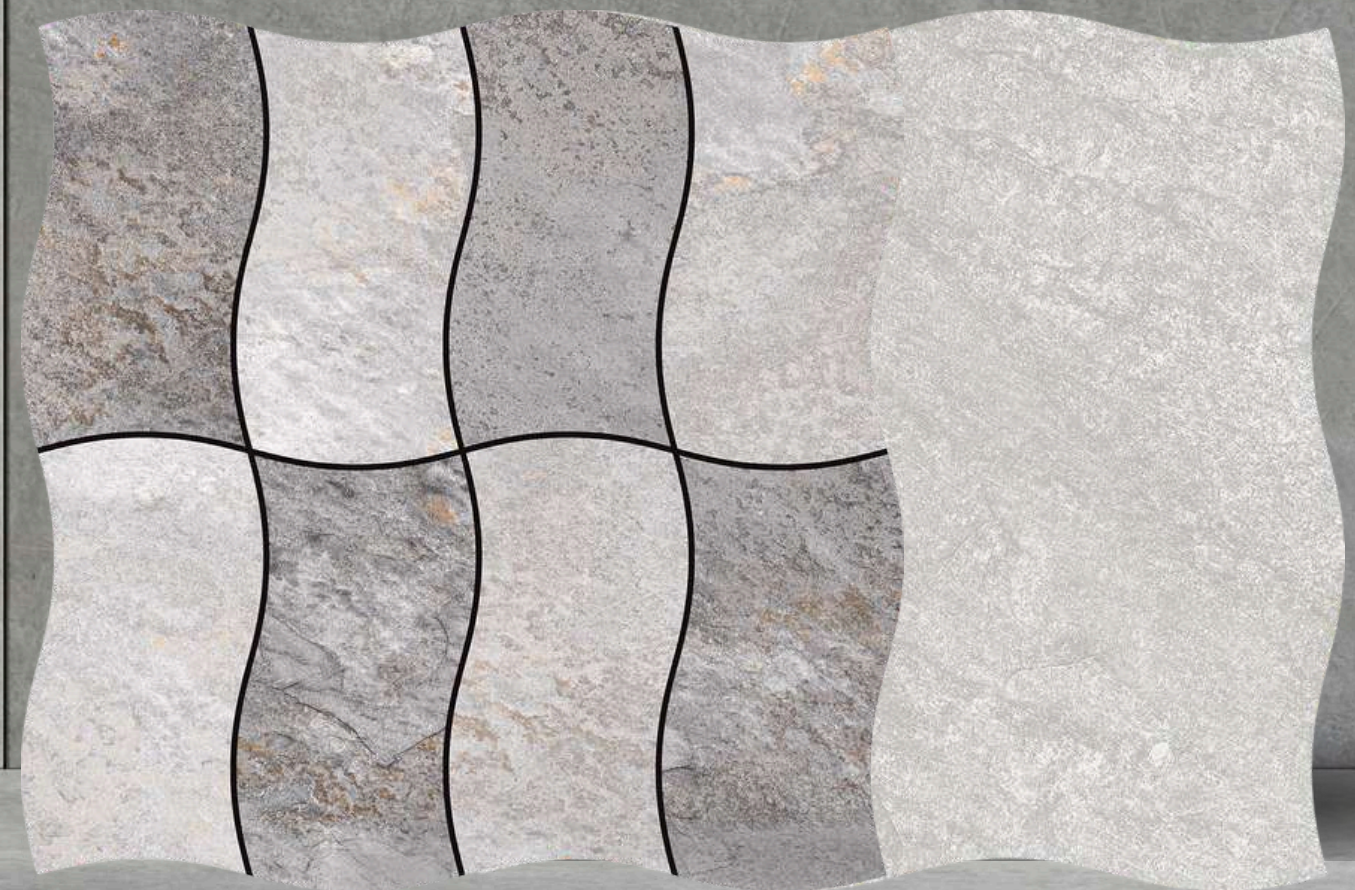

AZAN  
Life Style

600X600mm  
*Collection*

Bring Out The Creating Of Your Spaces

**AzAn**  
Life Style

DESIGN NAME:

**ADARVE KIEV**

SIZE: 600X600MM | SURFACE: MATT PUNCH (WAWY SERIES)

**AzAn**  
Life Style

DESIGN NAME:

**ADARVE OCRE**

SIZE: 600X600MM | SURFACE: MATT PUNCH (WAWY SERIES)

**AzAn**  
Life Style

DESIGN NAME:

**CADET LIGHT**

SIZE: 600X600MM | SURFACE: MATT PUNCH (WAWY SERIES)

**AzAn**  
Life Style

DESIGN NAME:

**CONCRETE DARK**

SIZE: 600X600MM | SURFACE: MATT PUNCH (WAWY SERIES)

**AzAn**  
Life Style

DESIGN NAME:

**CONCRETE LIGHT**

SIZE: 600X600MM | SURFACE: MATT PUNCH (WAWY SERIES)

**AzAn**  
Life Style

DESIGN NAME:

**SAGA BEIGE**

SIZE: 600X600MM | SURFACE: MATT PUNCH (WAWY SERIES)

**AzAn**  
Life Style

DESIGN NAME:

**SAGA GREY**

---

SIZE: 600X600MM | SURFACE: MATT PUNCH (WAWY SERIES)