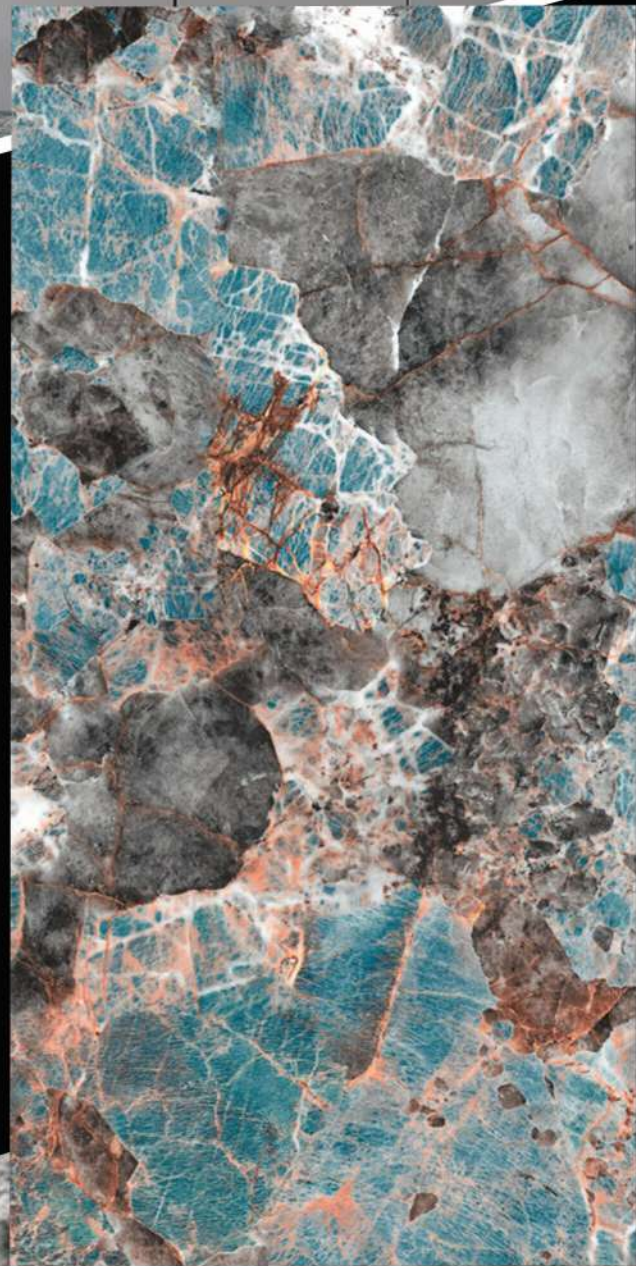

NEW DESIGN COMING

AZAn
Life Style