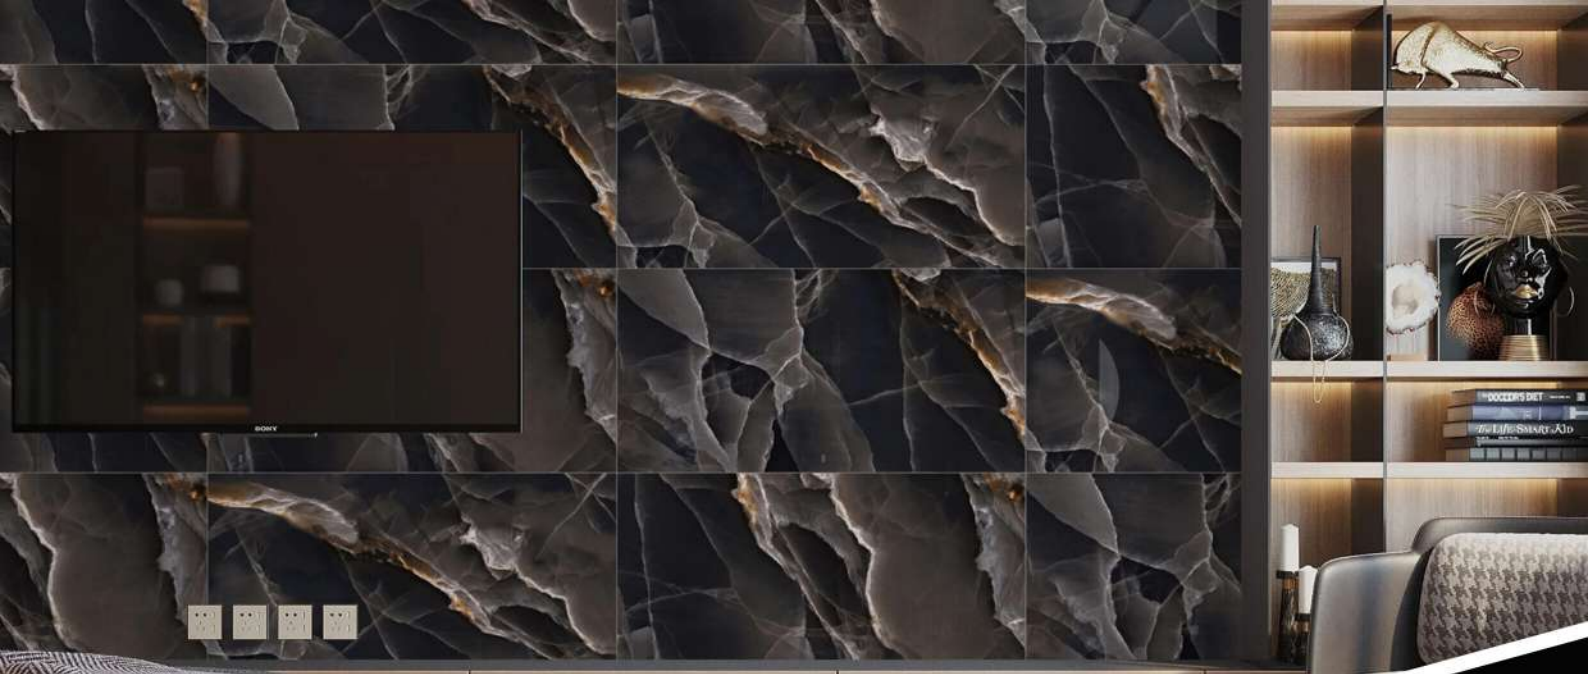

# BLACK GALAXY

HIGH GLOSSY FINISH

600X  
1200MM

RANDOM-04

NEW DESIGN COMING