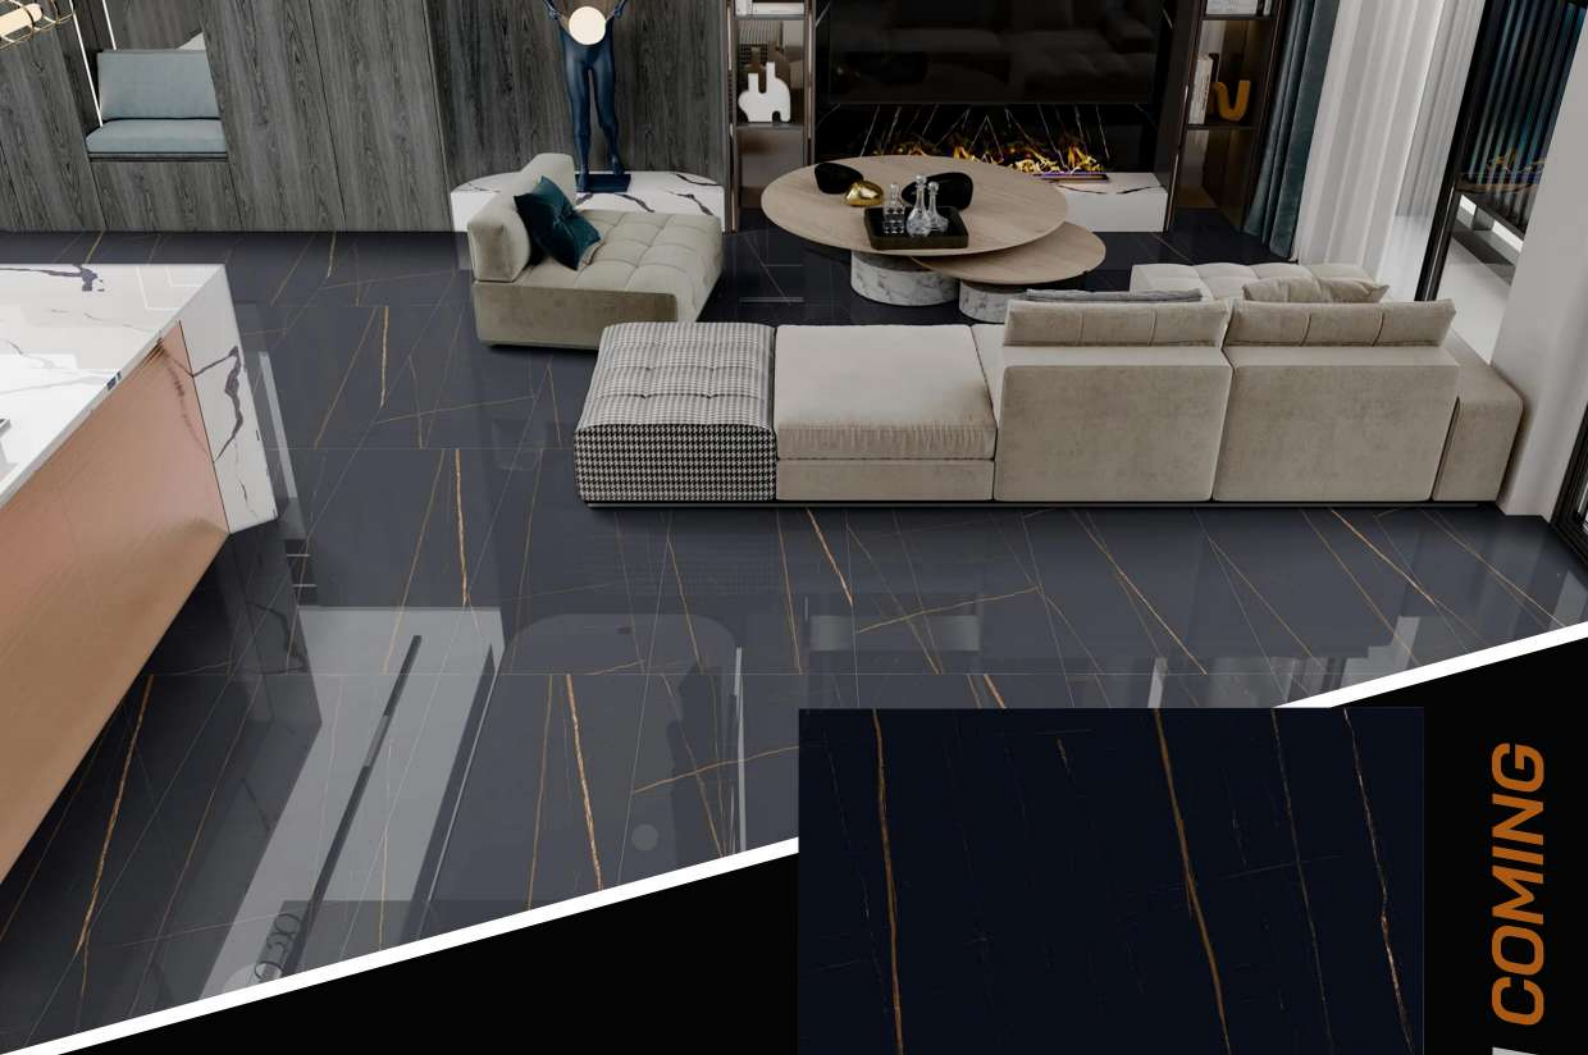

# MARLIN BLACK

HIGH GLOSSY FINISH

600X  
1200MM

RANDOM-04

NEW DESIGN COMING

**AZAn**  
Life Style