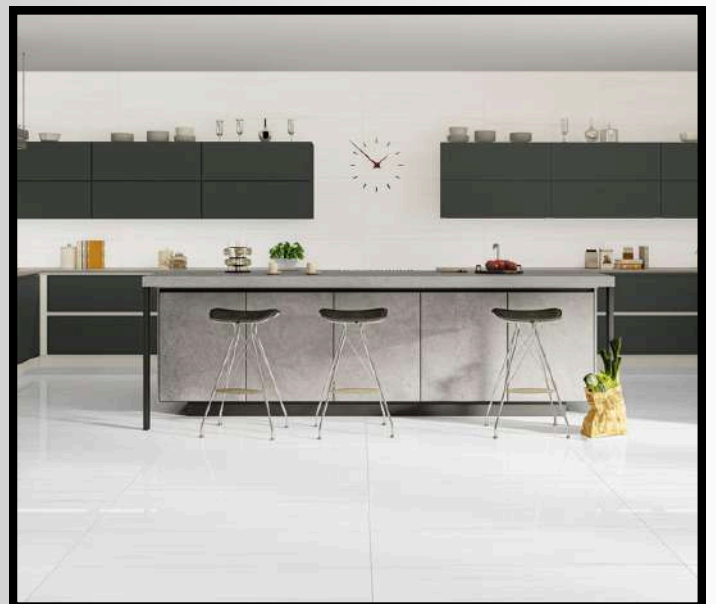

AVAILABLE IN POLISHED AND SEMI MATT FINISH