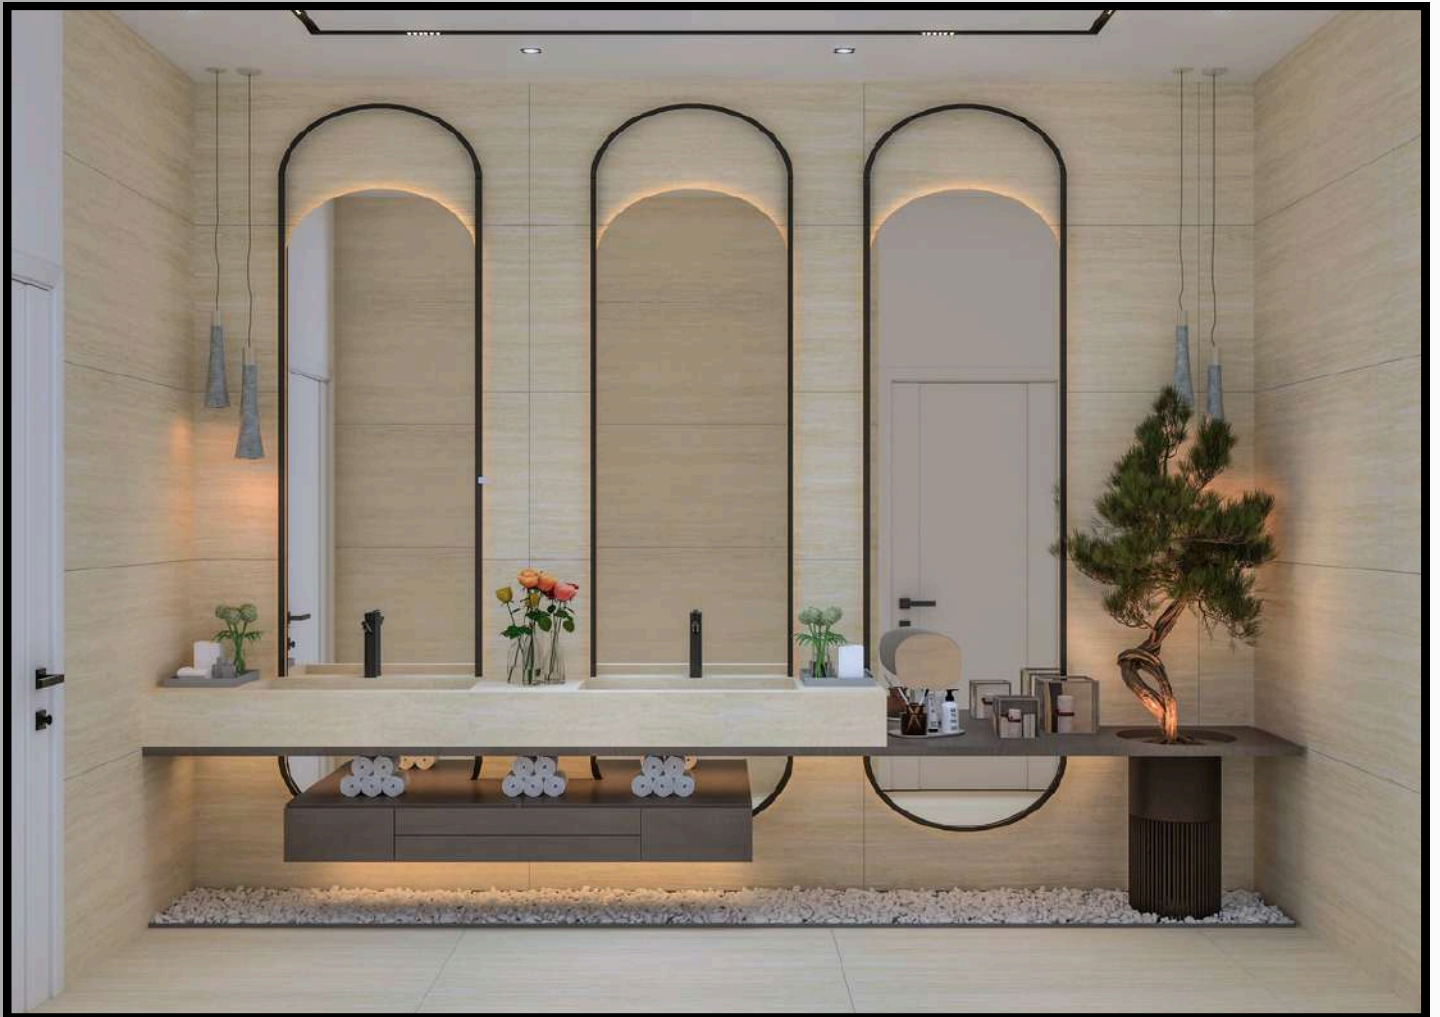

FORTUNE

PORCELAIN TILE

60X120 CM

SCAN