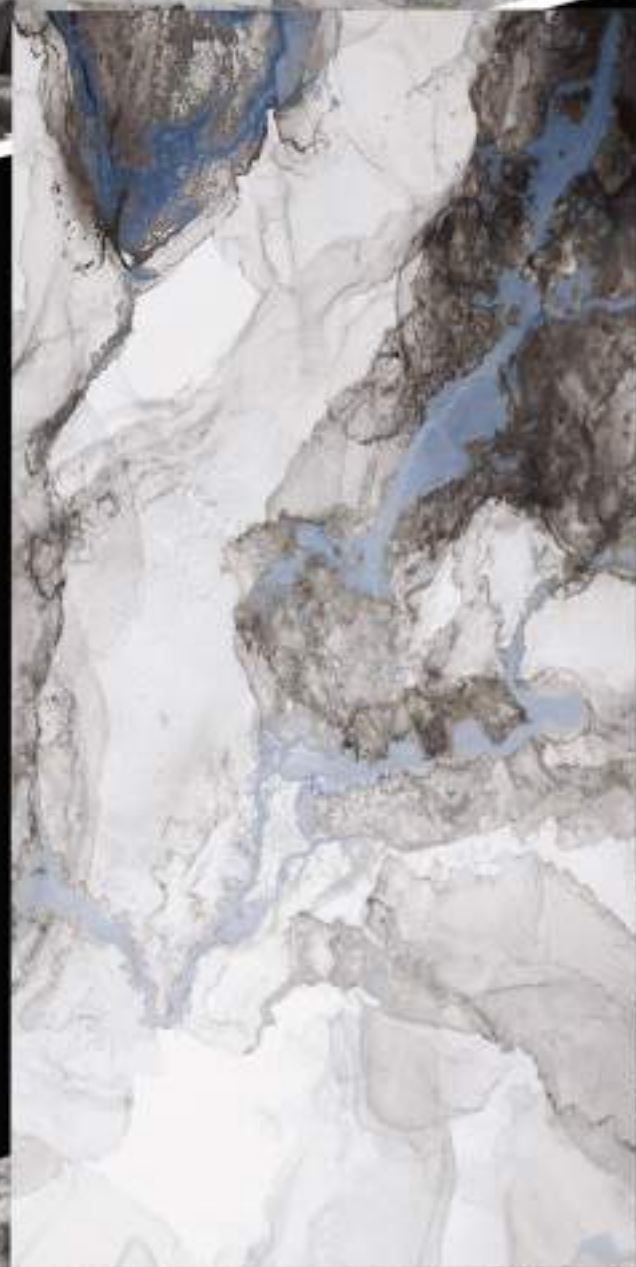

NEW DESIGN COMING

AZAn
Life Style