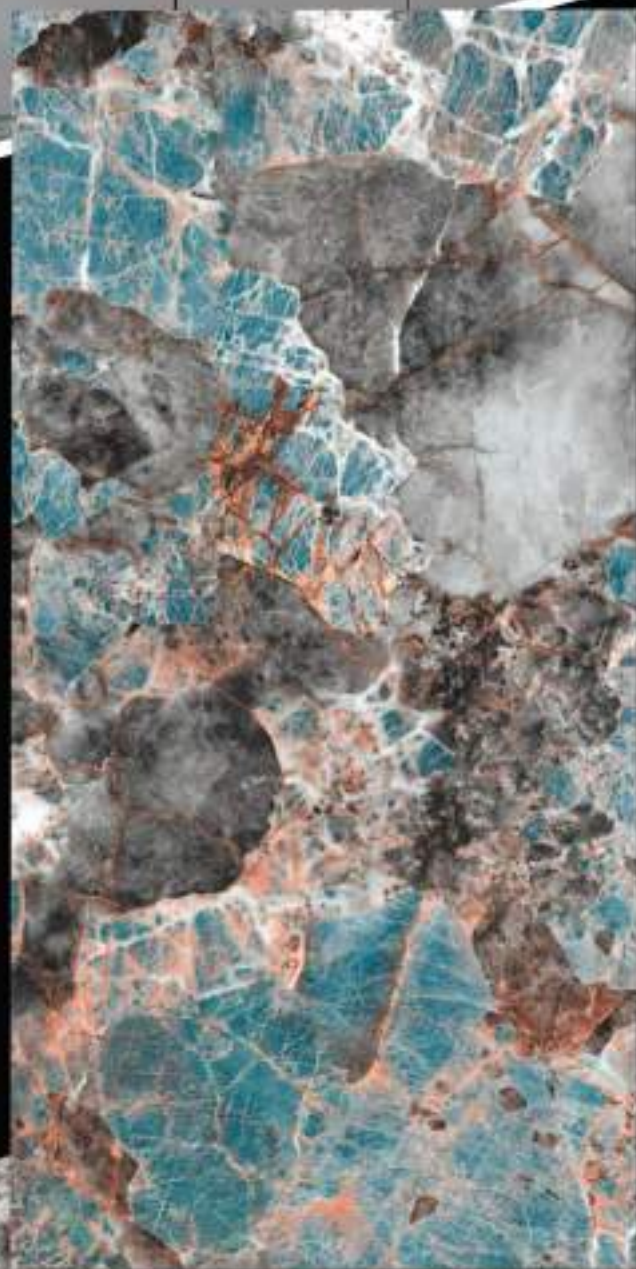

NEW DESIGN COMING

AZAn
Life Style