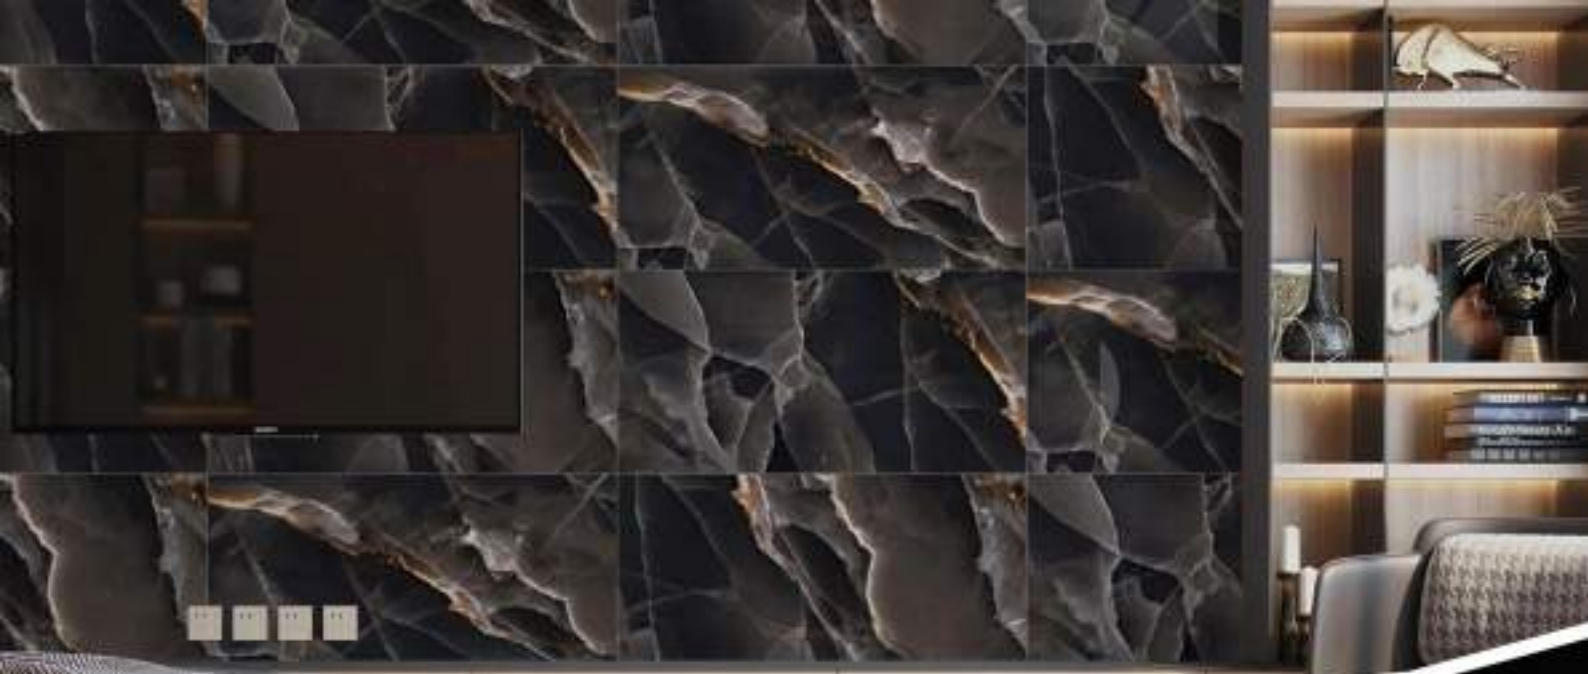

BLACK PANTHA

HIGH GLOSSY FINISH

600X
1200MM

RANDOM-04

NEW DESIGN COMING

AZAn
Life Style