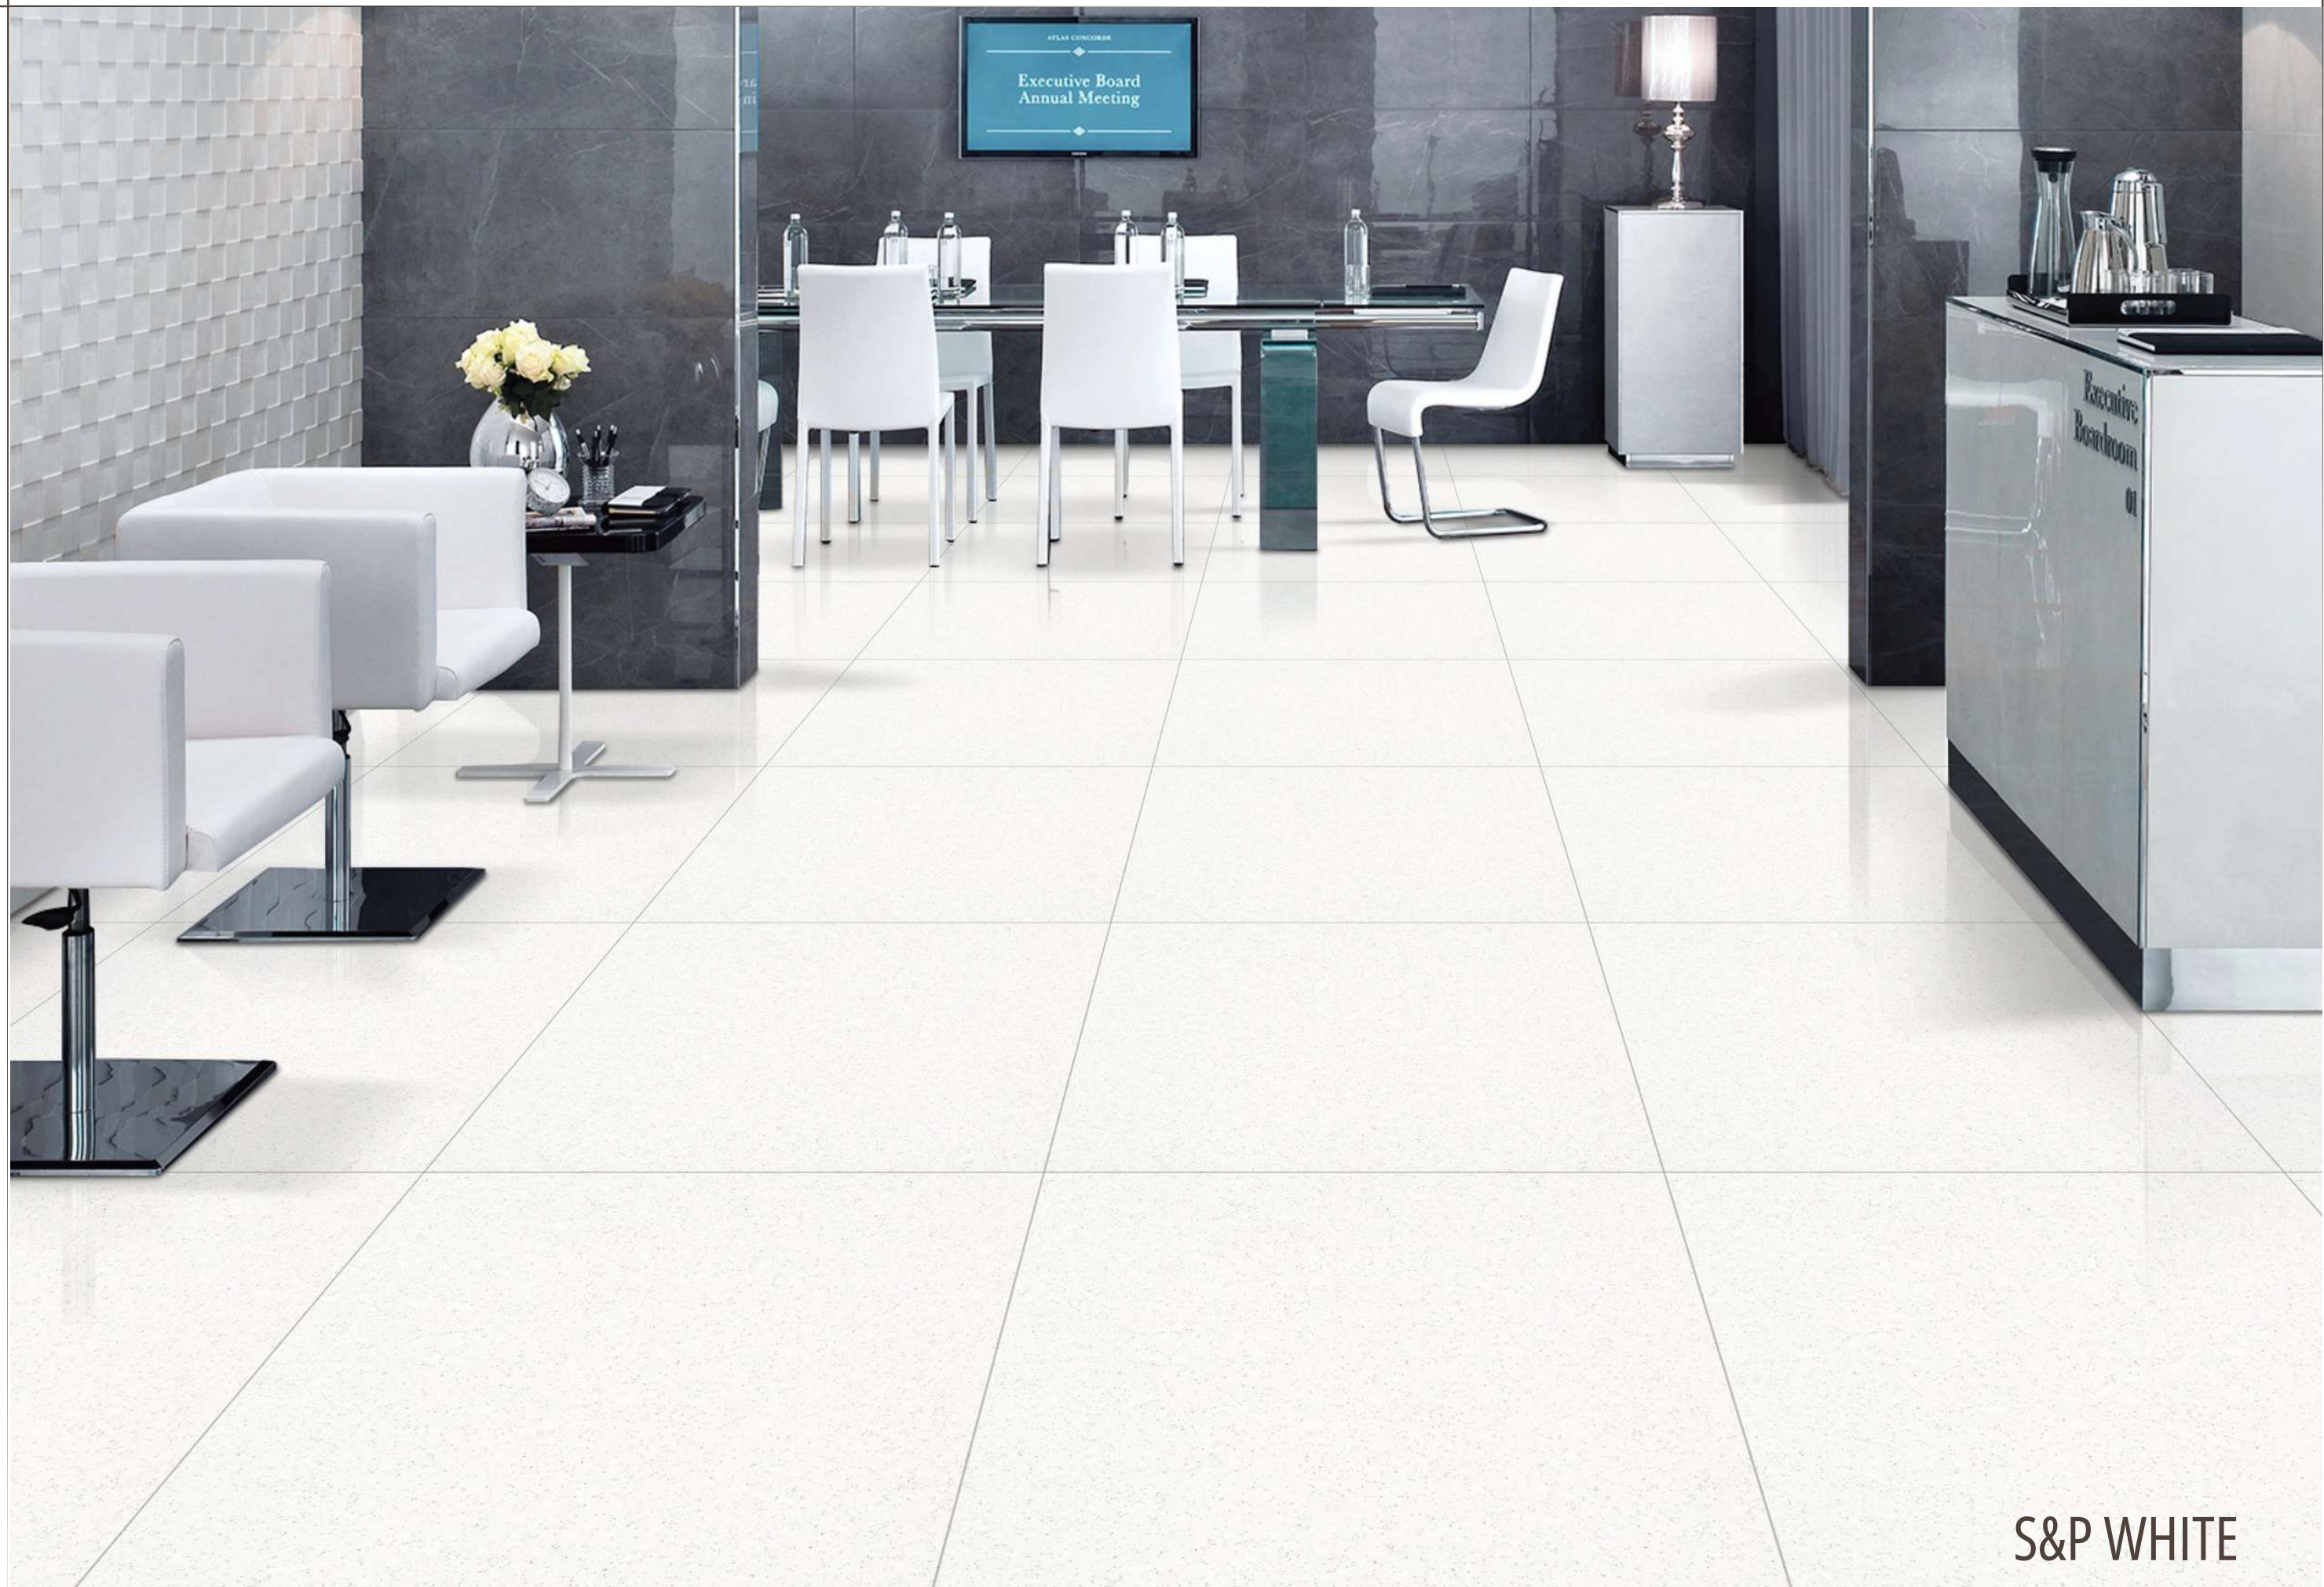

AZAn
Life Style

PRESENTS

DESIGNE

to gratify you completely

600
x600
Series

S&P WHITE

Size:
600x600mm

Surface:
Glossy

S&P WHITE

S&P WHITE

Size:
600x600mm

Surface:
Matt

S&P WHITE

DURO BLACK

Size:
600x600mm

Surface:
Matt

DURO BLACK

AZAn
Life Style

DURO SLATE

Size:
600x600mm

Surface:
Matt

DURO SLATE

AZAn
Life Style

DURO STONE GREY

Size:
600x600mm

Surface:
Matt

DURO STONE GREY

AZAn
Life Style

ZED BLACK

Size:
600x600mm

Surface:
Matt

ZED BLACK