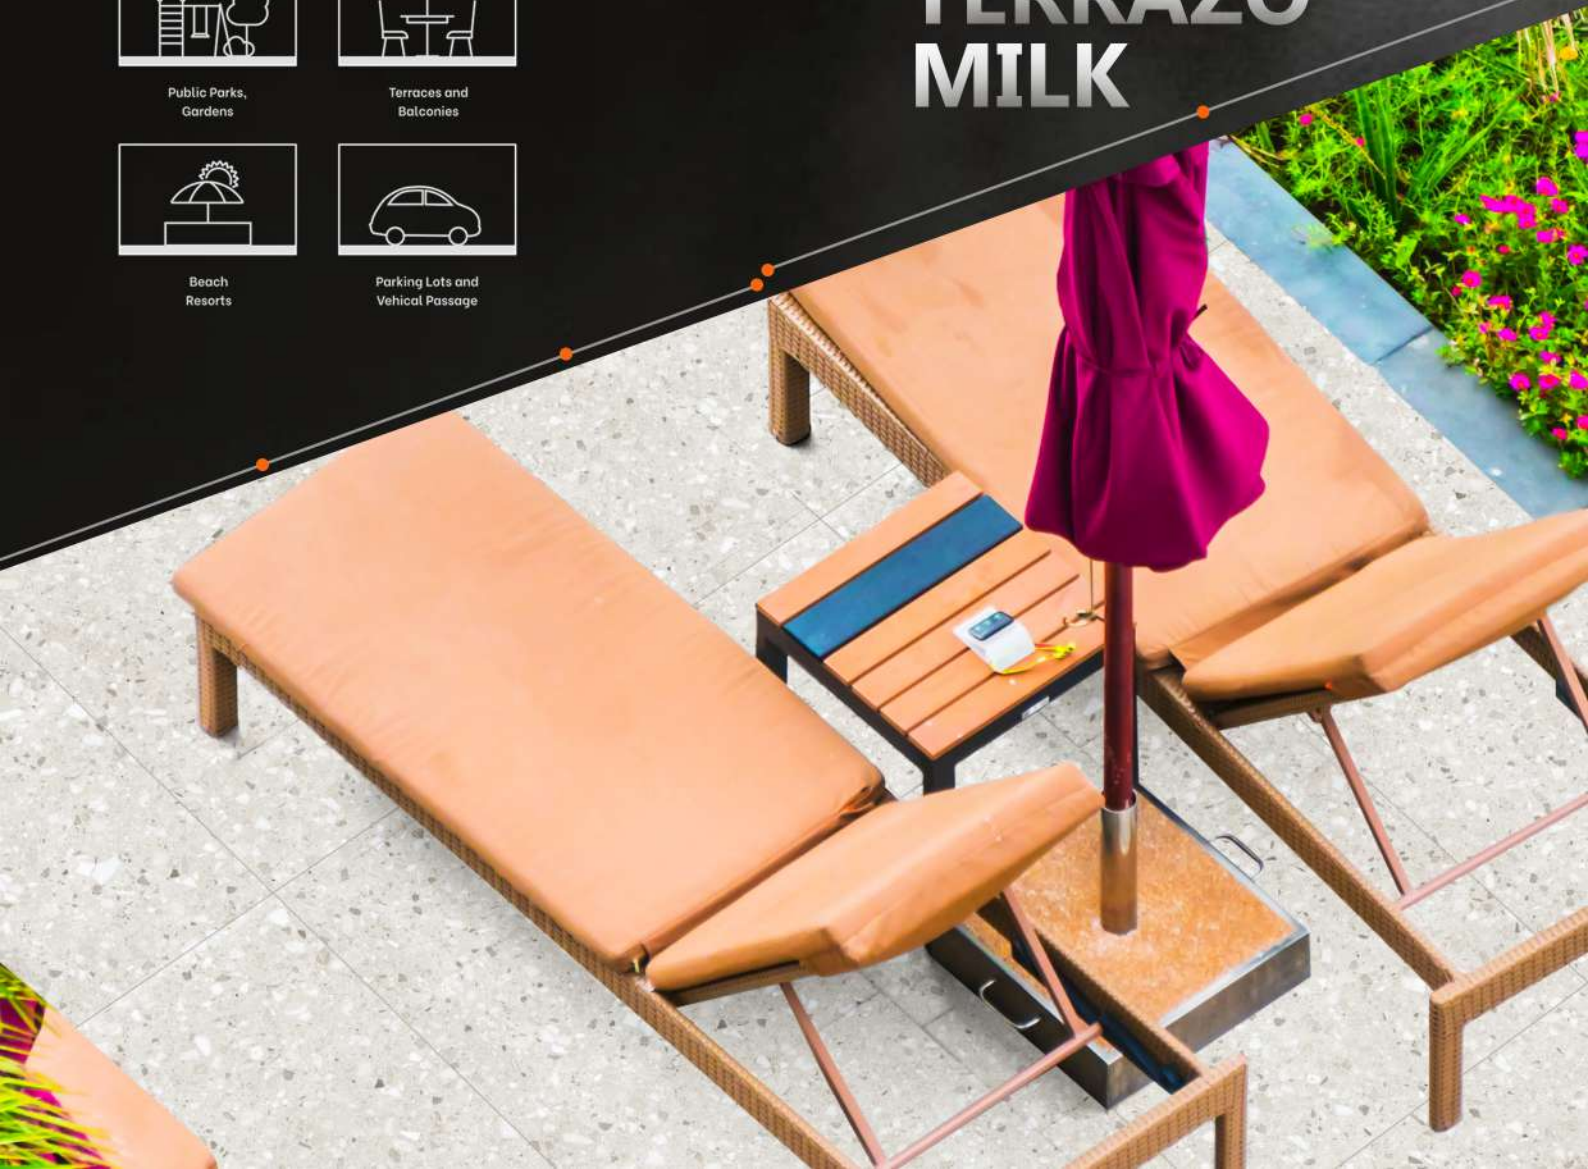

AZAn
Life Style

MATT- R11

OUTDOOR PORCELAIN
600X1200MM

Public Parks,
Gardens

Terraces and
Balconies

Beach
Resorts

Parking Lots and
Vehical Passage

**TERRAZO
MILK**