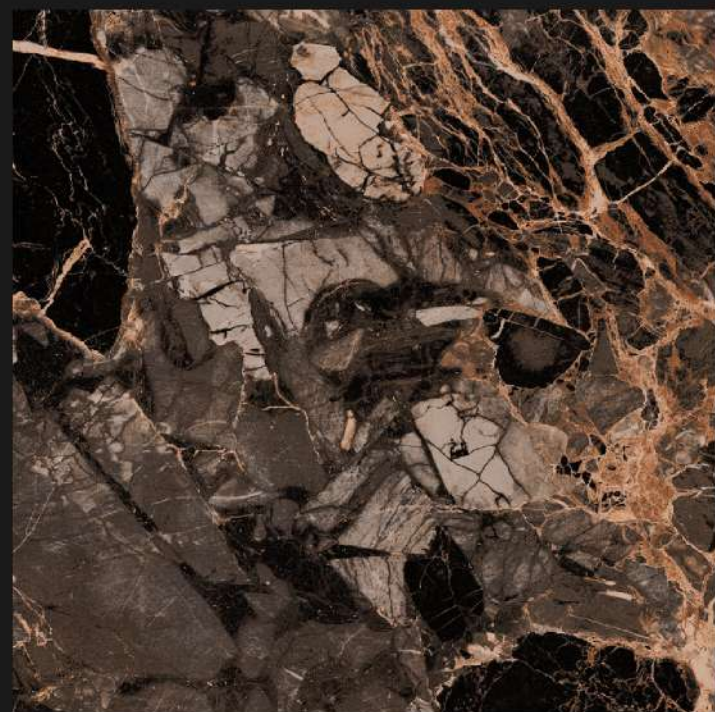

AZAn
Life Style

Design	Finish	Size
CAVE TAN	MATT	600X600

AZAn
Life Style

Design	Finish	Size
COSMIC DARK	MATT	600X600

Design	Finish	Size
DU_50186	MATT	600X600

AZAn
Life Style

Design	Finish	Size
EMIRATES TERRAZO	MATT	600X600

AZAn
Life Style

Design	Finish	Size
EMERALD ONYX	MATT	600X600

AZAn
Life Style

Design	Finish	Size
GOLD EMPERADOR	MATT	600X600

AZAn
Life Style

Design	Finish	Size
IMPERIAL STATUARIO	MATT	600X600

AZAn
Life Style