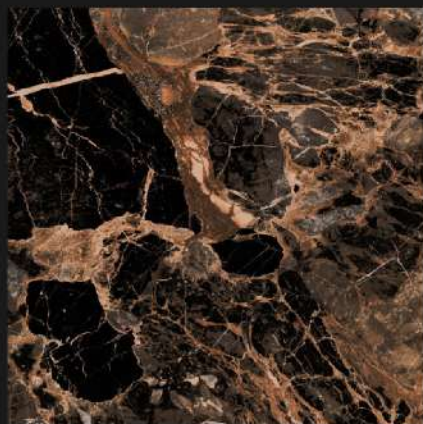

AZAn
Life Style

Design	Finish	Size
CAVE TAN	MATT	600X600

AZAn
Life Style

Design	Finish	Size
COSMIC DARK	MATT	600X600

Design	Finish	Size
DU_50186	MATT	600X600

AZAn
Life Style

Design	Finish	Size
EMIRATES TERRAZO	MATT	600X600

AZAn
Life Style

Design	Finish	Size
EMERALD ONYX	MATT	600X600

AZAn
Life Style

Design	Finish	Size
GOLD EMPERADOR	MATT	600X600

AZAn
Life Style

Design	Finish	Size
IMPERIAL STATUARIO	MATT	600X600

AZAn
Life Style