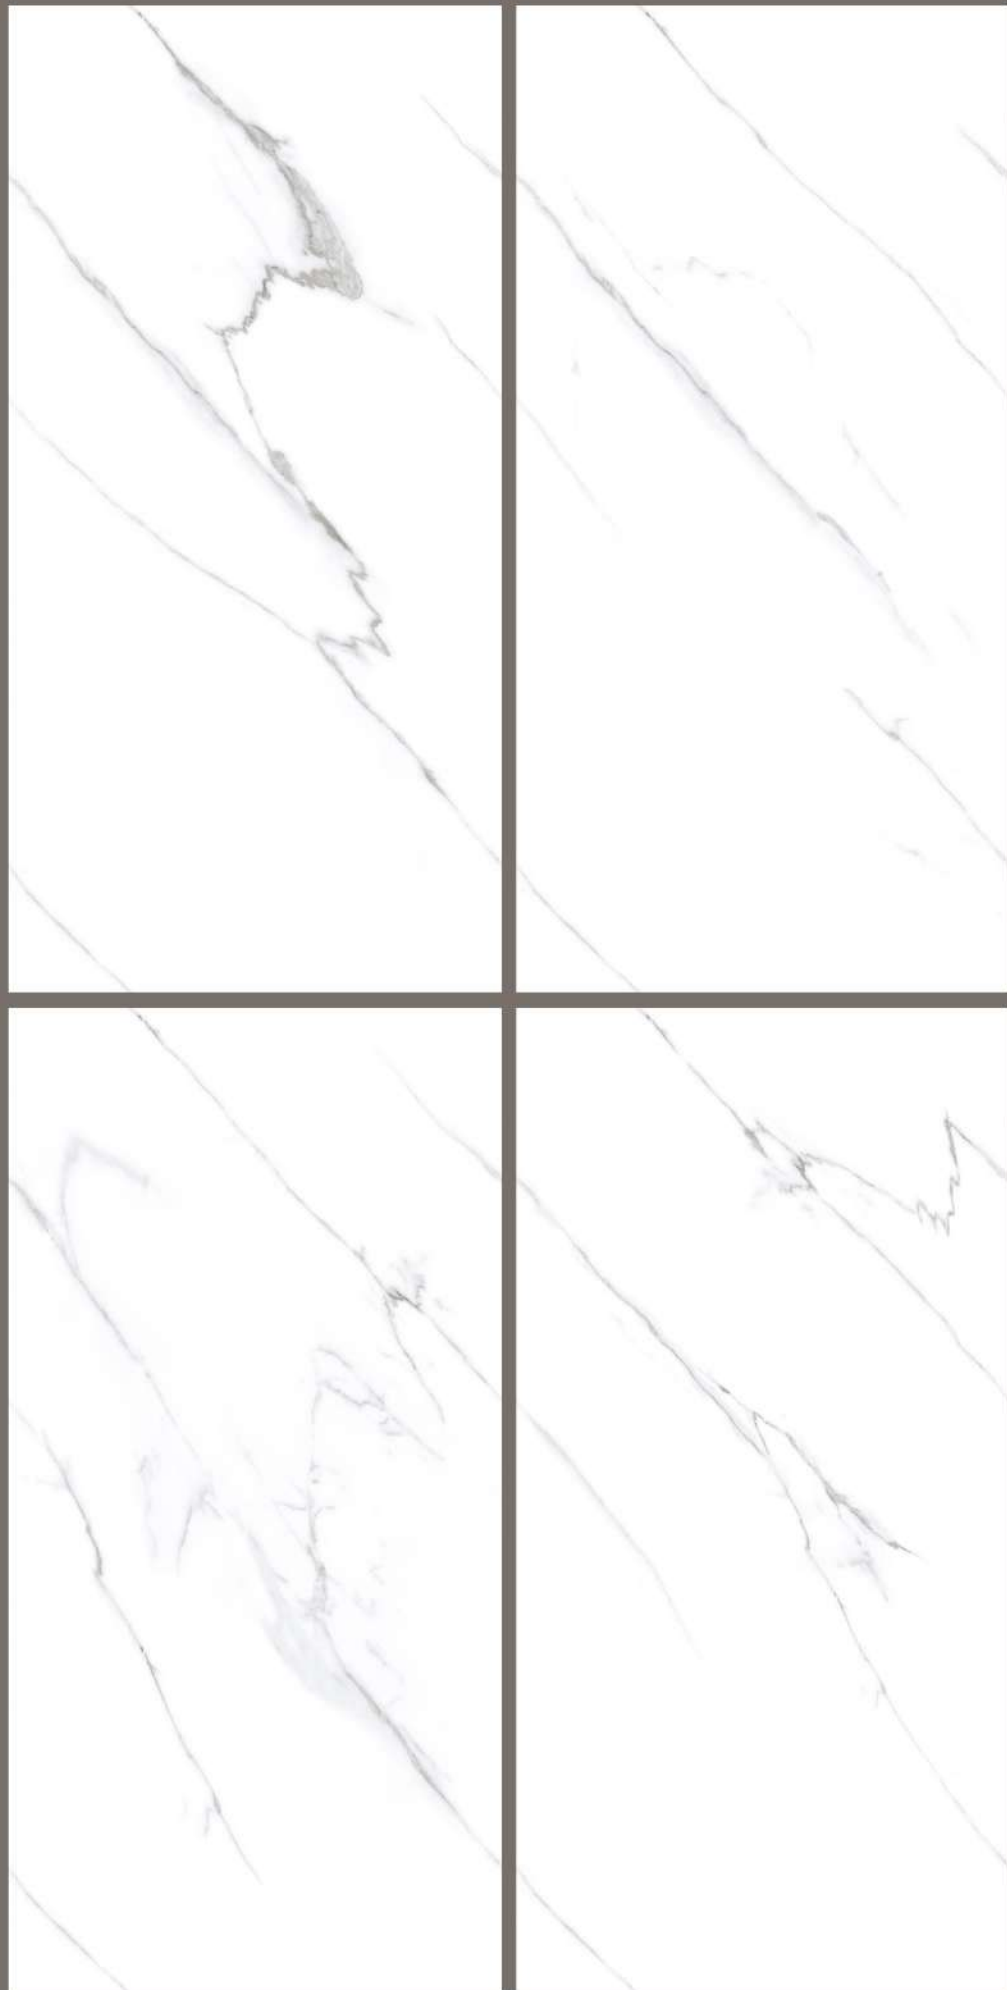

AzAn
Life Style

MARMOR IVORY

800X
1600mm

DESIGN - MARMOR IVORY
SURFACE - CARVING

BENTLY WHITE

SIZE - 800X1600MM

SURFACE - ENDLESS GLOSSY

PREVIEW NAME:
BENTLY WHITE

BENTLY WHITE

BENTLY WHITE

800X
1600mm

DESIGN - BENTLY WHITE
SURFACE - ENDLESS GLOSSY

STATUARIO BIANCO SOFT

SIZE - 800X1600MM

SURFACE - GLOSSY

PREVIEW NAME:
STATUARIO BIANCO SOFT

STATUARIO BIANCO SOFT

AzAn
Life Style

STATUARIO BIANCO SOFT

800X
1600mm

DESIGN - **STATUARIO BIANCO SOFT**
SURFACE - **GLOSSY**

VENA STATUARIO

SIZE - 800X1600MM

SURFACE - ENDLESS GLOSSY

PREVIEW NAME:
VULCAN WHITE

VULCAN WHITE

VULCAN WHITE

800X
1600mm

DESIGN - **VULCAN WHITE**
SURFACE - **GLOSSY**