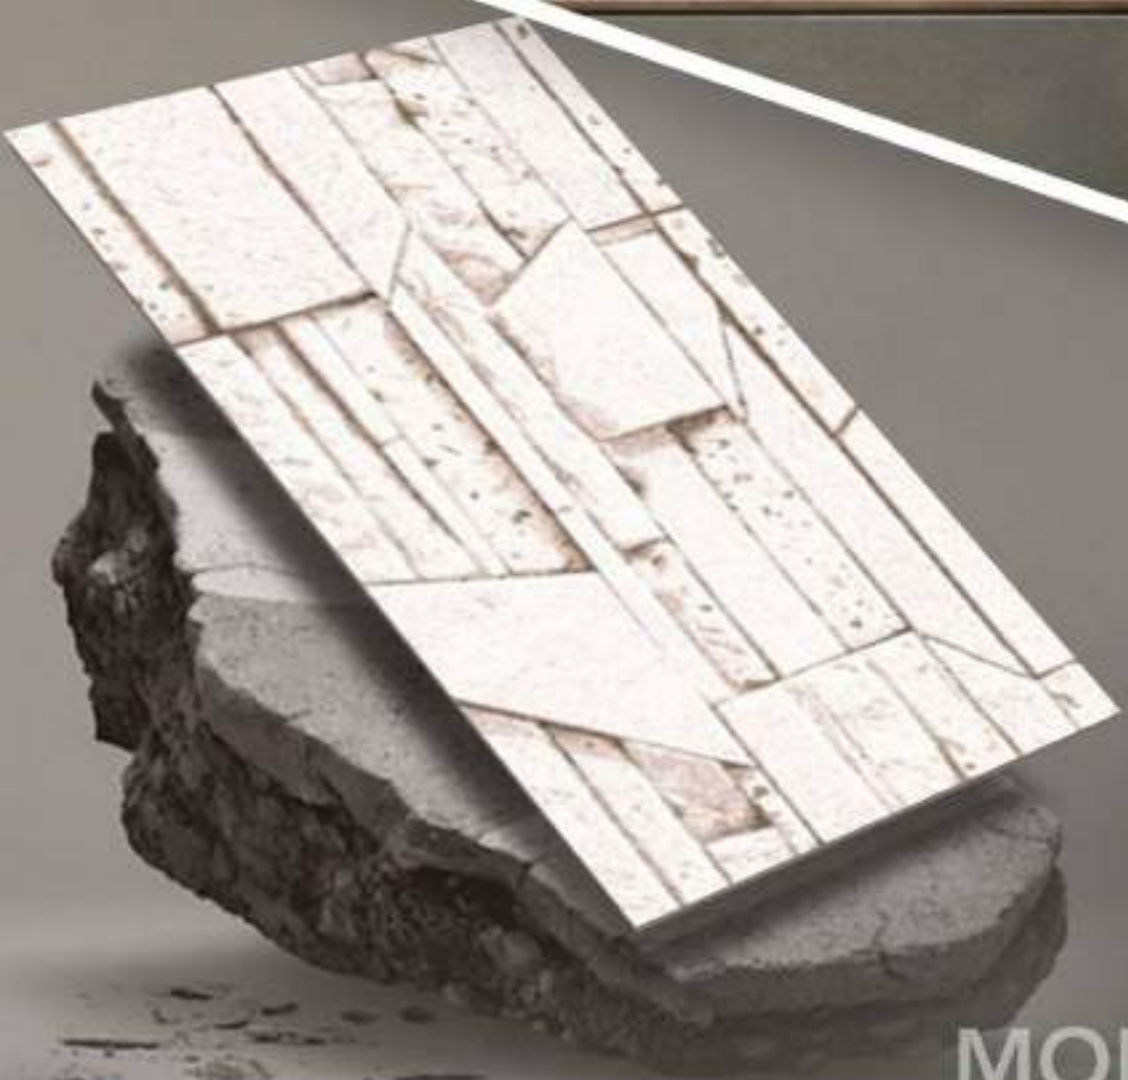

MONZA-14
Size: 300X600MM
Finish : Matt